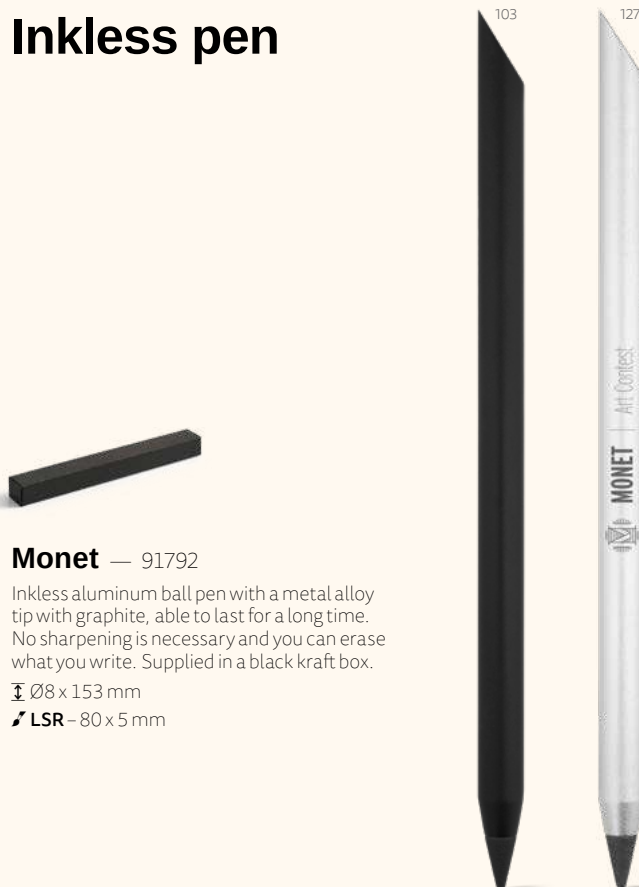

Ball pen in recycled aluminium. Environmentally friendly product. Available in a wide range of colours. Blue ink.

∅10 x 137mm

LSR – 50 x 6 mm

Austen

91917

.88

Inkless pen

Monet — 91792

Inkless aluminum ball pen with a metal alloy tip with graphite, able to last for a long time. No sharpening is necessary and you can erase what you write. Supplied in a black kraft box.

∅8 x 153 mm

LSR – 80 x 5 mm