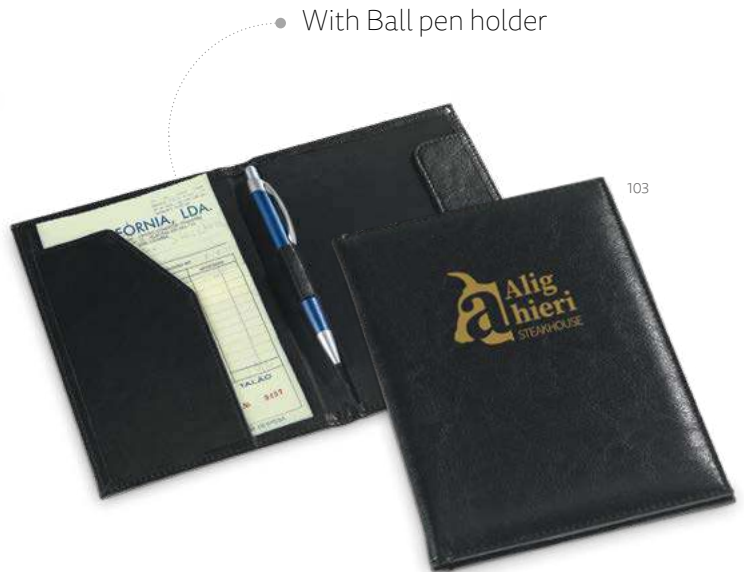

B6 Truffle — 92061
 Bill holder in imitation leather with pen holder (pen not included). Ideal for the hospitality sector.
 125 x 181 x 7 mm
 SCR - 100 x 150 mm

Personal & Travel

Relax and set the mood with candles and air fresheners with relaxing fragrances