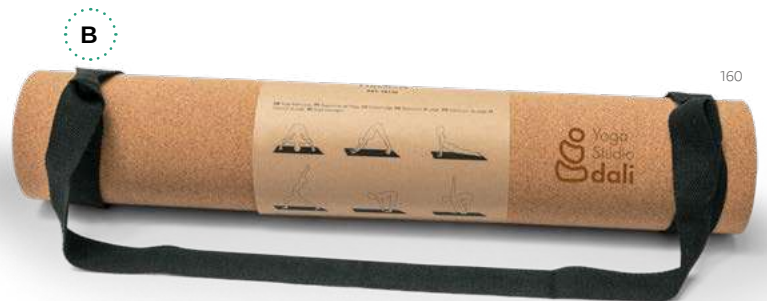

Find the right balance in life.

ECologic

MADE IN EUROPE

Yala — 98139

Cork exercise block. Ideal for yoga and aerobics. Contains paper strip with exercise instructions. Made in Europe.

▮ 227 x 120 x 75 mm

▮ LSR – 160 x 100 mm