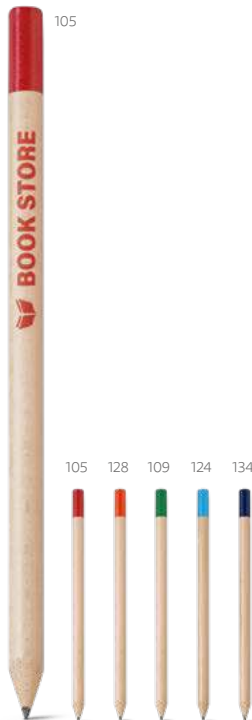

Rizzoli — 91738

Sharpened graphite pencil with coloured ends.
Degree of hardness: HB.

∅ 8 x 175 mm
PDP – 50 x 5 mm