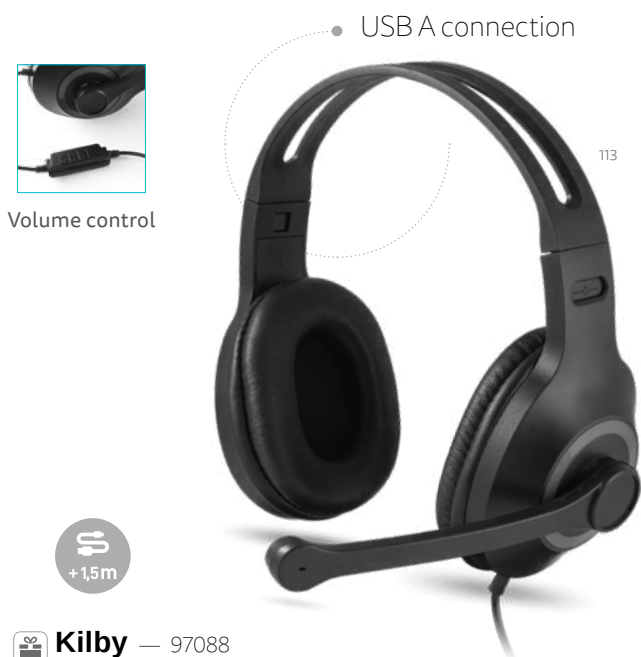

Kilby — 97088

ABS and PP djustable headphones with microphone. Includes a 4-button sound control: volume up/down, microphone off and mute. 20Hz-20KHz frequency response, 32Ω impedance, 1,85 m cable and USB A connection. Supplied in a black gift box.

⊥ 170 x 185 x 75 mm

➤ **DOM** – Ø21 mm

Organise your space

Have everything you need in one holder.

Gerst — 97089

ABS headphone stand with built-in wireless charger. 10W power, 1m USB to USB-C cable. USB-C input with 5V/2A or 9V/1.1A and wireless output with 5V/1A or 9V/1.1A. Supplied in black gift box.

⊥ Ø160 x 257 mm | Box: 175 x 47 x 344 mm

➤ **PDP** – 30 x 15 mm