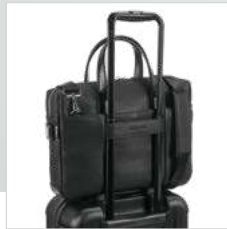

📏 Backpack: 290 x 370 x 90 mm | Bag: 500 x 500 x 80 mm

🚚 LSR – 15 x 15 mm

Innovative closure system

Durable and resistant base

EMPIRE COLLECTION

Durable and resistant base

Trolley socket

Durable and resistant base

Trolley socket

103

15,6"
Empire Suitcase II
92359

The Empire II is a classic and sophisticated high quality textured polyfleece briefcase. It has 2 outer pockets with hidden zippers, and several inner pockets in the front, that facilitate storage. The main compartment closes with a zipper and contains 2 padded dividers, compatible with a laptop up to 15.6" and a tablet up to 10". The finest detail was taken into account during its design, like all the products in this collection. This make the Empire II briefcase the ideal ally for everyday life, which doesn't go unnoticed. The trolley strap adds versatility when travelling. The briefcase is supplied in a non-woven bag.