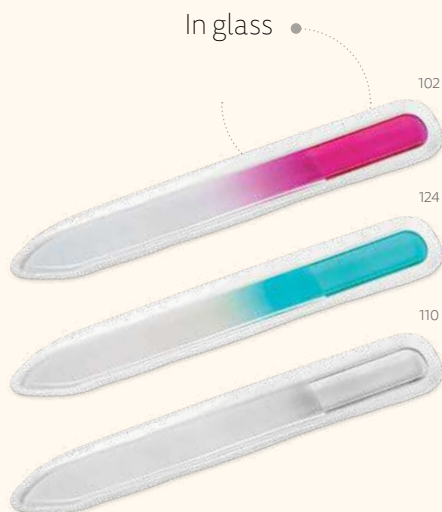

Raspera — 94861

Glass nail file. Supplied in a pouch.

☿ 12 x 140 x 3 mm

♣ PDP – 8 x 30 mm