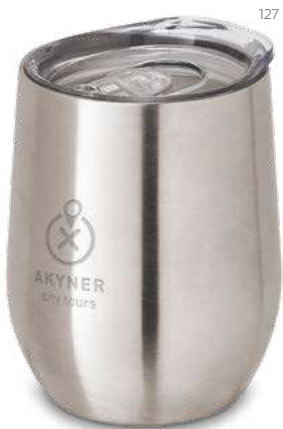

Hassi — 94676

Double-walled stainless steel and PP travel cup. Volume-capacity 510 mL. Supplied in a box.

Inox $\pm$ Ø87 x 151 mm

LSR – 30 x 40 mm

Sliding lid

Ronde — 94677

Double-walled stainless steel thermal travel cup with sliding lid. Volume-capacity 400 mL. Supplied in a box.

$\pm$ 88 x 112 mm

LSR – 30 x 50 mm