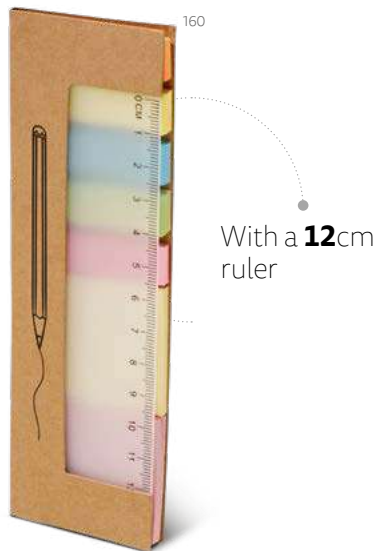

✂ PDP – 50 x 15 mm

ecologic

Eliot — 93792

Office set with notepad (160 recycled pages), 6 sets of sticky notes (25 sheets each), 12 cm ruler, 1 ballpoint (kraft paper), business card holder and cardboard cover with elastic band.

⌄ 110 x 153 mm

✂ PDP – 30 x 50 mm

James — 93448

Sticky notes set with 7 sets of coloured page markers (25 sheets each set) and 12 cm ruler (printed scale).

⌄ 159 x 50 x 3 mm

✂ SCR – 130 x 12 mm

Cooper — 93791

Coloured sticky notepad with 6 sets (25 sheets/each) and a notepad with 100 plain pages. Pen included.

⌄ 100 x 150 mm

✂ SCR – 70 x 90 mm

Yeats — 53569

Extendable badge holder. Up to 900 mm. Clear clip and button to add card or pass holder. Retractable mechanism allows the card or credential to be presented safely and comfortably.