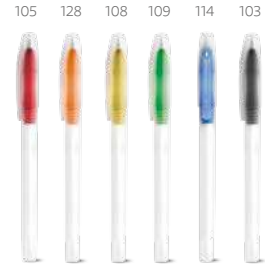

Lucy — 81136

PP ball pen with coloured tip and transparent lid. Blue ink.

∅10 x 142 mm

SRС – 50 x 24 mm