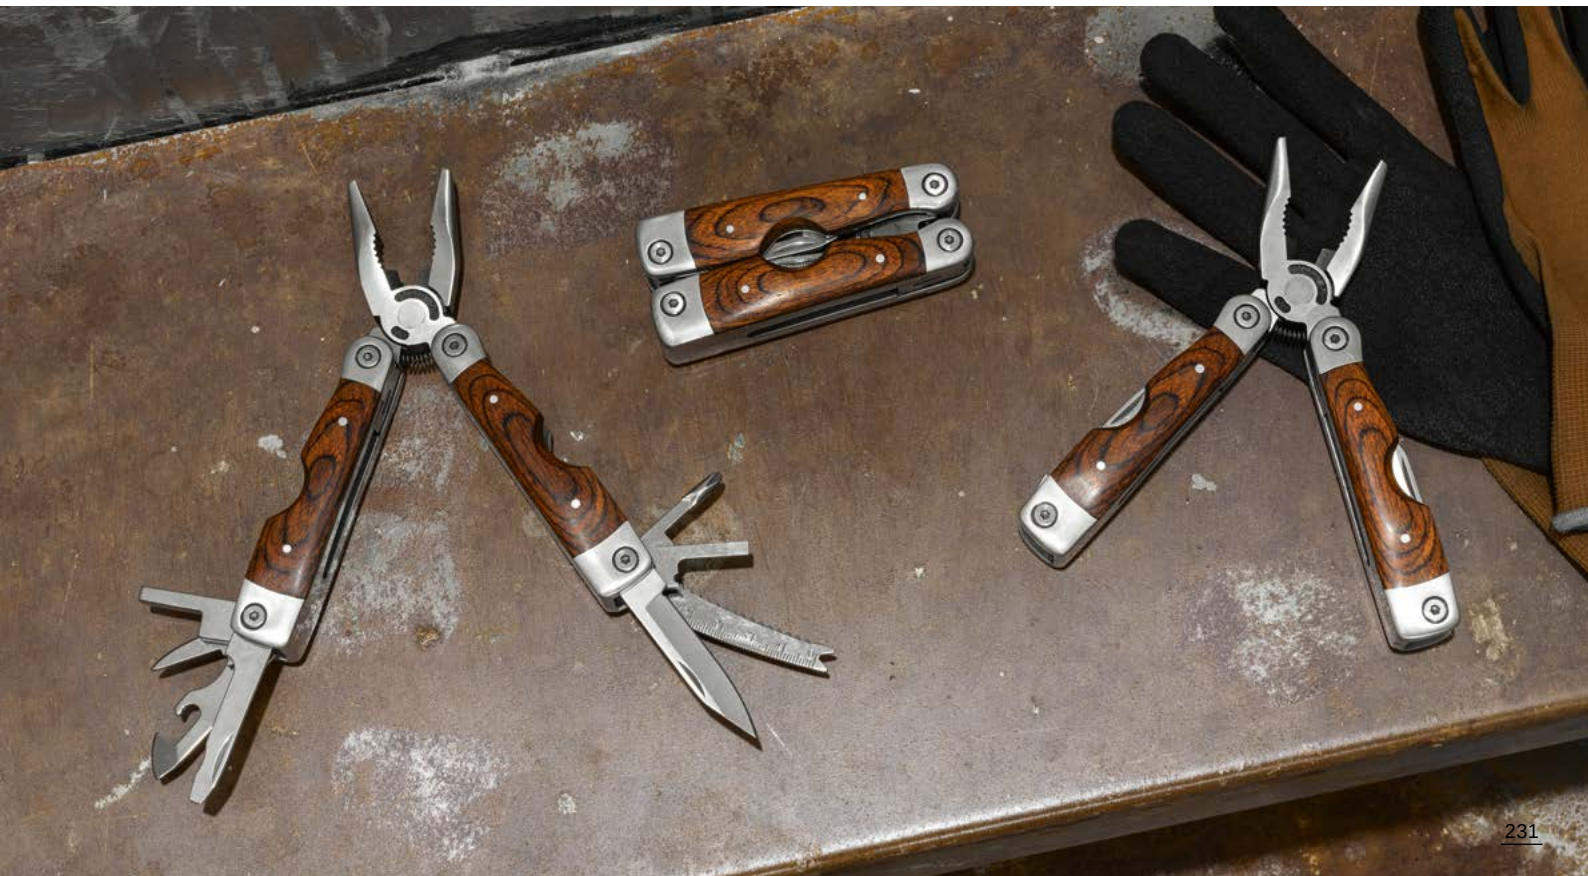

Inox Magnum — 94022

Folding pliers with multi-function tools in stainless steel and wood. Includes 20 functions: pliers, screwdriver, bit and 10x bit adapter, leather awl, bottle opener, ruler, fish scale, hook puller, PH screwdriver, flathead screwdriver, knife and screw. Supplied in polyester bag.

⌵ 45 x 100 x 25 mm | Pouch: 65 x 140 x 30 mm

⚡ PDP – 30 x 25 mm