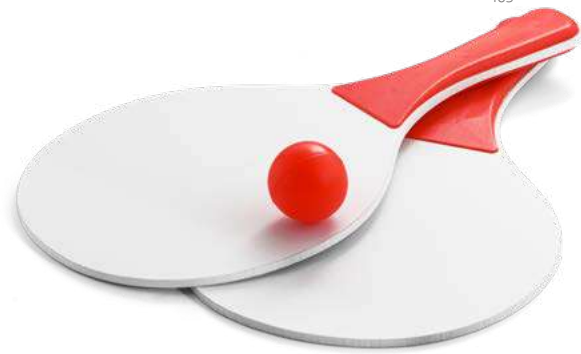

128

Jurua — 98458

190T foldable flying disc. Supplied in a pouch.

∅250 mm | Pouch: 90 x 90 mm

TXP - ∅150 mm

105

Filipinas — 98035

MDF beach rackets with ball included.

Coloured handles and ball.

∅190 x 330 x 5 mm

SCR - 100 x 100 mm