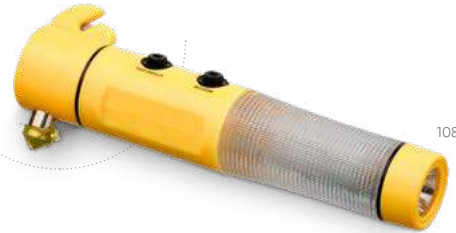

108

Flashmer — 94759

Emergency hammer with magnet, car seat belt cutter and flashlight with 1 white LED and 3 red LEDs. Includes 2AA batteries. This product supplied in a box.

⌄ Ø38 x 193 mm

🔪 PDP – 50 x 15 mm