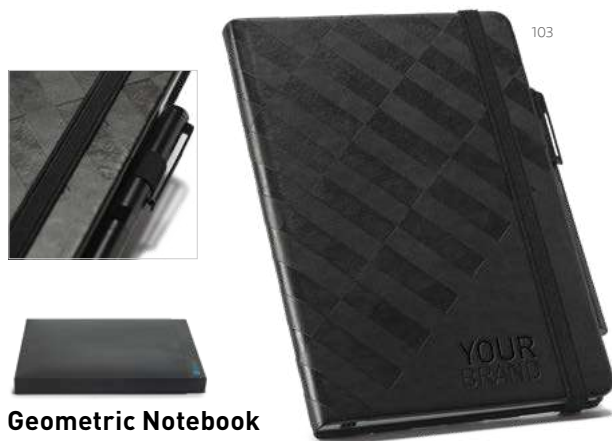

A5 **Geometric Notebook**
93596

Geometric is a A5 notepad with PU hard cover and 256 lined pages from a sustainable forest management. The design of the cover was inspired by Geometric figures based on optical illusion patterns. The elastic band, which allows to close the notepad, the bookmark and the pen holder (pen not included) reinforce the usefulness of this notepad. More than a notepad, it is a support for communicating emotions. Something very personal and unique.

📏 Notepad: 140 x 210 mm | Box: 175 x 25 x 265 mm

📏 HTS – 40 x 30 mm