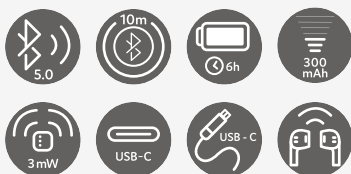

± 68 x 39 x 28 mm
↻

CHARACTERISTICS:

- Connection to mobile device playlist
- Charging box

SMART WATCHES

Impera II 97428

103

Impera II is a smartwatch with a silicone strap and touchscreen display. Compatible with the main operating systems, this watch will help you manage your daily life. Supplied in a gift box.

∅48 x 250 x 21 mm

LSR – 15 x 4 mm

CHARACTERISTICS:

- Sports menu
- Mobile device notifications
- Heartbeat rate sensor
- Sleep monitoring
- Connection to mobile device playlist

Impera 97427

101

Impera is a smartwatch with a PU strap and touchscreen display. Compatible with the main operating systems, this watch will help you manage your daily life. Supplied in a gift box.