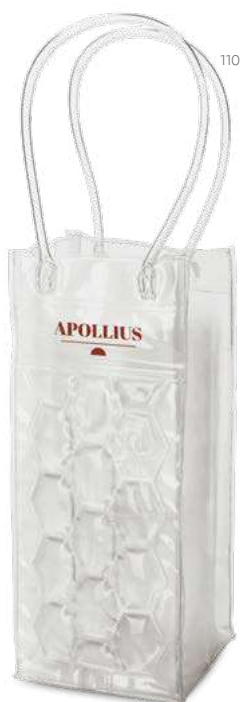

Colombia — 94194

PVC cooler bag for 1 bottle with 35 cm handles.

☿ 100 x 250 x 100 mm

🔪 SCR – 60 x 20 mm