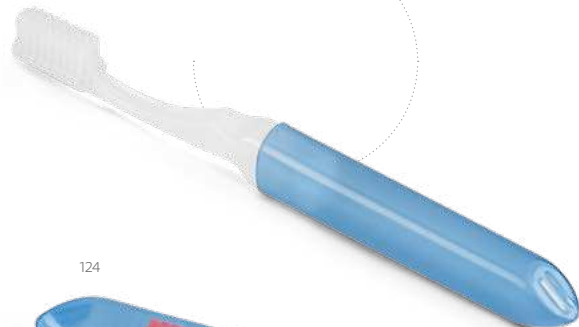

106

Piaf — 94800

Make-up mirror with foldable brush.

▮ 105 x 35 x 25 mm

▮ DUV – 70 x 20 mm

Retractable for travel

124

Harper — 94855