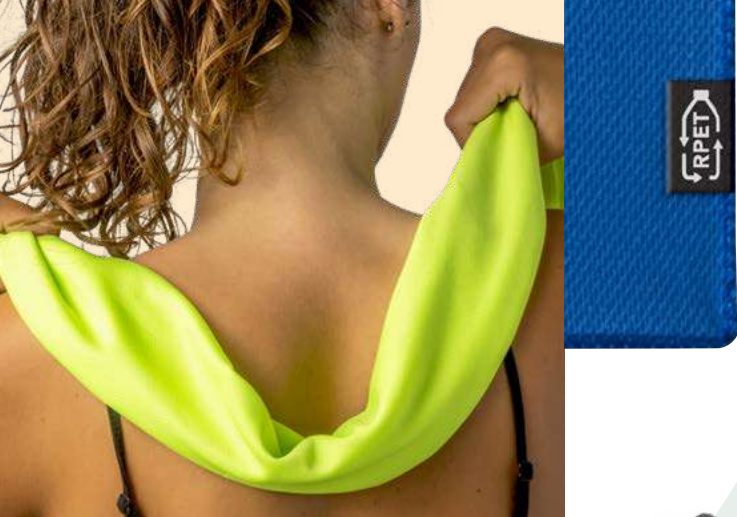

• RPET material

ecologic PACK'IN .478

Bernal — 99969

rPET fitness cooling towel. Supplied with a black non-woven pouch. Reusable towel, machine washable.

Towel: 300 x 800 mm | Pouch: 100 x 200 mm

TR5 — 200 x 200 mm

PACK'IN .478

Artx — 99968

Sports towel in polyamide and polyester. Refreshing towel, when wet remains cold for a few hours. If it gets warm, just shake it to reactivate its freshness. Reusable towel, machine washable.

Towel: 300 x 800 mm

TR5 — 200 x 150 mm

Artx Plus — 99967

Set with a PP and PET bottle and a polyamide and polyester sports towel. Bottle with handle, practical to be taken anywhere and capacity up to 440 mL. Refreshing towel that, when wet, stays cool for a few hours. If it warms up, just shake it, reactivating its freshness. The towel is reusable and washable in the washing machine.

Towel: 300 x 800 mm | Bottle: Ø65 x 183 mm

TR5 — 200 x 200 mm