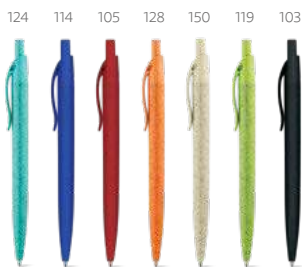

ECologic

Devin — 81203

Wheat straw fibre and ABS ball pen with twist mechanism and metal clip. Black ink.

∅8 x 126 mm

PDP – 35 x 5 mm

A

ECologic

Beta Wheat — 91771

Ball pen in wheat straw and ABS with a metal clip. Environmentally friendly. Available in a wide range of colours. Blue ink.

∅10.5 x 137 mm

PDP – 50 x 5 mm

B

ECologic

Camila — 81168

Wheat straw fibre and ABS ball pen with clip, available in multiple colours. Environmentally friendly ball pen. Blue ink.

∅10 x 141 mm

PDP – 60 x 6 mm

C

ECologic

Terry — 81204

Wheat straw fibre and ABS ball pen with clip. Environmentally friendly ball pen. Blue ink.

∅12 x 140 mm

DUV – 35 x 7 mm