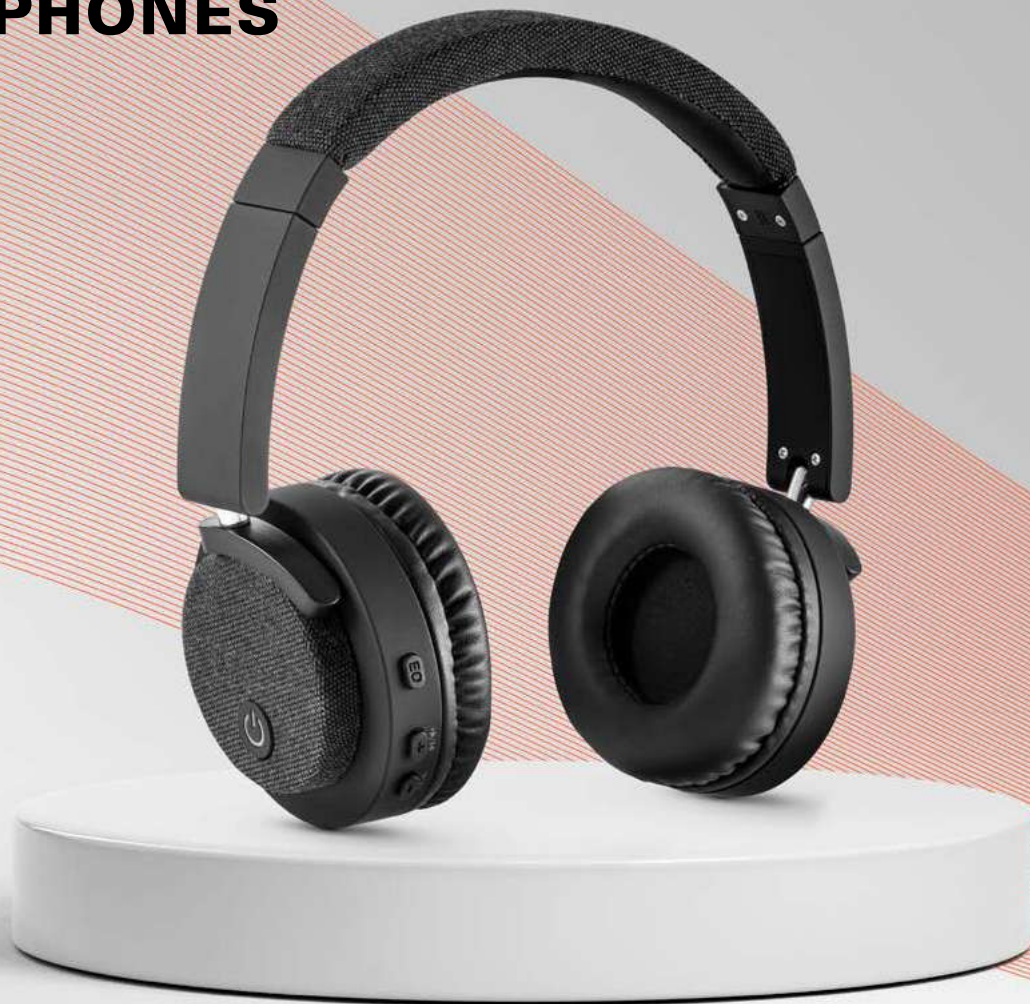

Product dimensions 41 x 60 x 23 mm

Recommended technique + maximum dimension PDP - 20 x 10 mm

Customisation on request

hi|dea™
keep it real

Technology

ekston®

Good things are always there

Extend unique moments and experiences with technology. The premium quality and contemporary aesthetics of ekston® translates into products of exceptional performance that accompany us everywhere – an extension of experiences that exalts emotions and challenges the limits of technology.

Know more online

HEADPHONES

Foldable

CHARACTERISTICS:

- Foldable
- Microphone
- Volume control
- Connection to mobile device playlist
- Cable included

133

Beatdrum 97956

Beatdrum are foldable wireless headphones in ABS and fabric with 5.0 bluetooth connection. Beatdrum's finish is rubberized and completed with fabric details. Ideal to complete any style. Supplied in a black gift box.