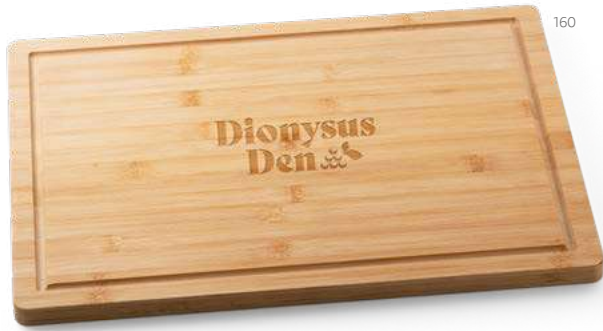

⇒ **ECologic**

Marjoram — 94261

Bamboo cutting board. Supplied with a kraft gift box.

± 400 x 300 x 15 mm

➤ **LSR** – 190 x 190 mm