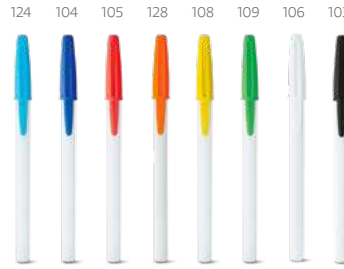

CARIOCA

MADE IN EUROPE

Corvina — 91216

CARIOCA® ball pen with coloured cap with clip.
Blue ink. Made in Europe.

∅10 x 145 mm

➤ SRC – 55 x 20 mm