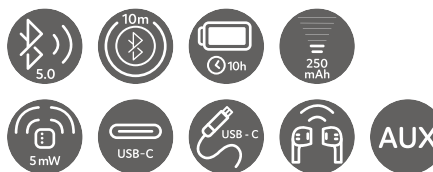

103

Melody 97957

The Melody are foldable PU wireless headphones with Bluetooth 5.0 connection. Modern and original, Melody are perfect to listen to your favourite music. Supplied in a black gift box.

190 x 205 x 50 mm

LSR – Ø40 mm

Foldable

CHARACTERISTICS:

- ⊙ Foldable
- ⊙ Microphone
- ⊙ Volume control
- ⊙ Connection to mobile device playlist
- ⊙ Cable included