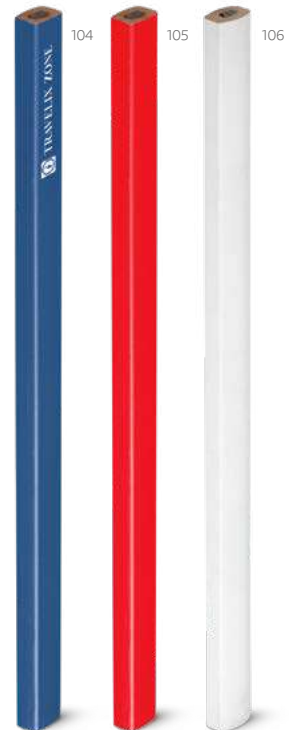

∅ 7 x 100 mm
PDP – 40 x 5 mm

Rizzoli — 91738

Sharpened graphite pencil with coloured ends.
Degree of hardness: HB.

∅ 8 x 175 mm
PDP – 50 x 5 mm

Grafit — 91768

Wooden carpenter's pencil (not sharpened).

11 x 175 x 7 mm
PDP – 50 x 7 mm