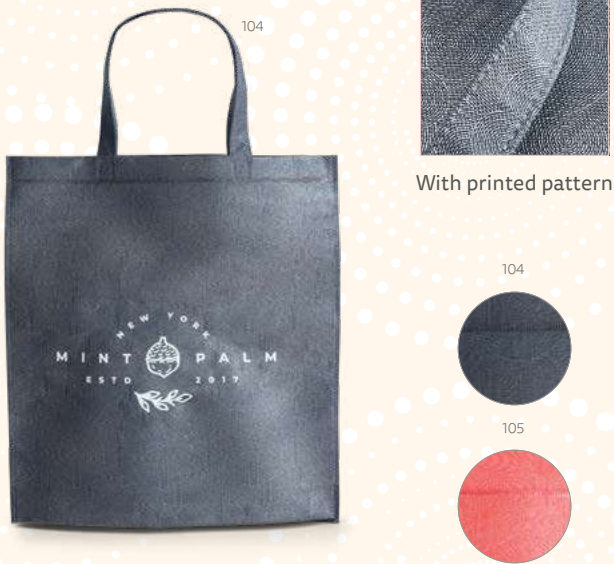

Tarabuco — 92921

Thermo sealed non-woven bag (80g/m²) with printed pattern and a bottom gusset of 85 mm.

☒ 380 x 415 x 85 mm

✂ TRS – 280 x 200 mm