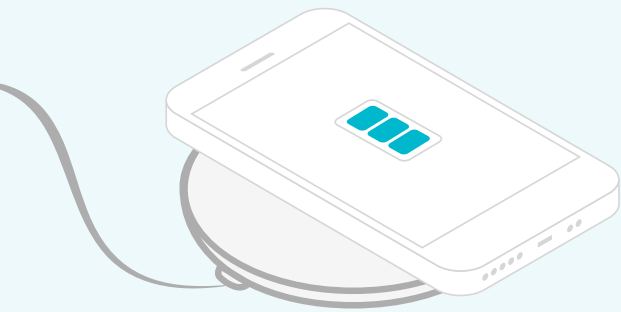

SUPER FAST

Pair with adapters

97160 / 97362

🔊 Burnell — 97908

ABS wireless fast charger with rubber finish. Has a 5V/2A and 9V/1.67A inputs and has 10W charging power. Includes USB/micro USB charging cable, 1m long. Compatible with smartphones with wireless charging technology.

⊥ Ø99 x 9 mm | Cable: 1000 mm

↗ LSR - Ø50 mm