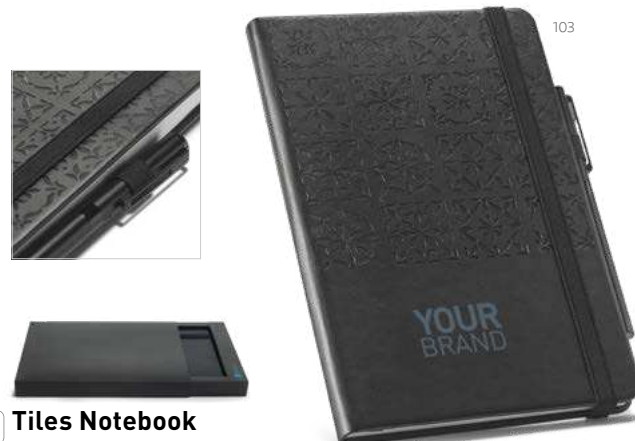

📏 Notepad: 150 x 210 mm | Box: 200 x 30 x 265 mm

📏 LSR – 35 x 10 mm

A5 **Empire Notebook**
93598

The Empire is an A5 notepad with a modern and minimalist design and with a business touch. Its hard cover with split leather and PU protects the interior, which intelligently splits into three distinct parts with a separator that allows you to identify each part. Its 240 pages, from a sustainable forest management, are proportionally divided into plain, lined and dotted pages. Its minimalist design is complemented by the metallic detail on the closure, which is characteristic of this product line and enhances its elegance. The product is supplied with a pen holder (pen not included) and in a gift box.

📏 Notepad: 150 x 210 mm | Box: 197 x 28 x 262 mm

📏 LSR – 15 x 15 mm

A5 **Geometric Notebook**
93596

Geometric is a A5 notepad with PU hard cover and 256 lined pages from a sustainable forest management. The design of the cover was inspired by Geometric figures based on optical illusion patterns. The elastic band, which allows to close the notepad, the bookmark and the pen holder (pen not included) reinforce the usefulness of this notepad. More than a notepad, it is a support for communicating emotions. Something very personal and unique.

📏 Notepad: 140 x 210 mm | Box: 175 x 25 x 265 mm

📏 HTS – 40 x 30 mm

A5 **Tiles Notebook**
93737

Tiles is an A5 notepad with a hard cover in imitation leather, with 256 lined pages from a sustainable forest management. This whole notepad design was inspired by cultural details. In this case the Portuguese tiles. The elastic band to close the notepad, the bookmark and the pen holder (pen not included) reinforce the functionality of this notepad. More than a notepad, it provides an elegant and unique method of communication. Supplied in a gift box.