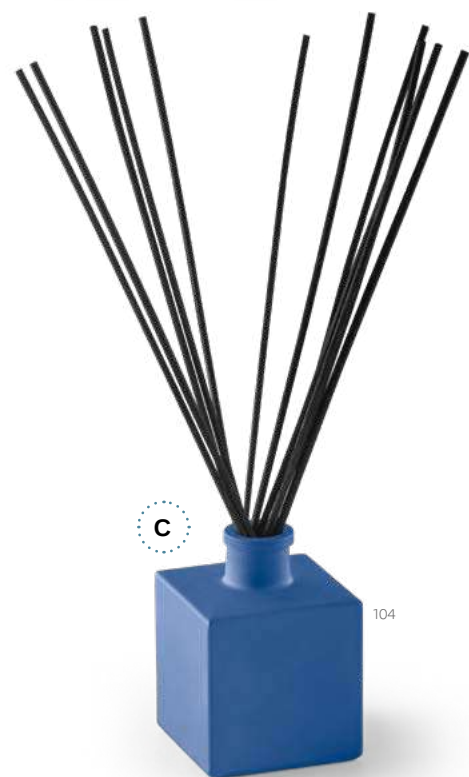

MADE IN EUROPE

Maslany — 95066

Natural aromatic soy wax candle in a glass cup with a wooden lid. Quantity up to 80g. Supplied in an individual gift box. Made in Europe.

- Colour 105 - Red berries fragrance
- Colour 104 - Jasmine note
- Colour 106 - Vanilla note
- Colour 133 - Fragrance of cinnamon and lemon

∅ 57 x 69 mm

LSR - ∅ 45 mm

A

MADE IN EUROPE

Duval — 95075

Natural aromatic soy wax candle in a glass cup with a wooden lid. Quantity up to 180g. Supplied in an individual gift box. Made in Europe.

- Colour 105 - Red berries fragrance
- Colour 104 - Jasmine note
- Colour 106 - Vanilla note
- Colour 133 - Fragrance of cinnamon and lemon

∅ 78 x 88 mm

LSR - ∅ 65 mm

B

MADE IN EUROPE

Yeun — 95067

Aroma diffuser in glass bottle with wood lid. The diffuser rods are made of rattan - a natural fibre perfect for diffusing fragrances. Quantity up to 100 mL. Supplied in individual gift box. Made in Europe.

- Colour 105 - Red berries fragrance
- Colour 104 - Jasmine fragrance
- Colour 106 - Vanilla notes
- Colour 133 - Fragrance of cinnamon and lemon

57 x 80 x 57 mm

STI - 40 x 200 mm

C