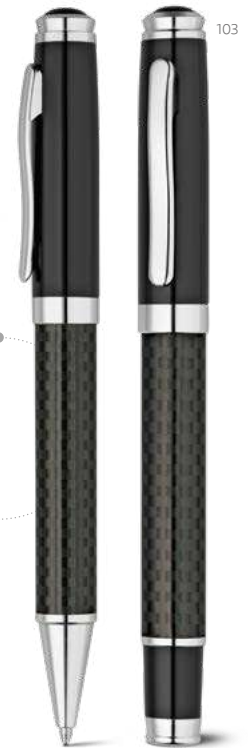

Carbon Fibre

Chess — 91835

Pen set with metal and carbon fibre rollerball and ball pen, both with a clip. Ball pen with twist mechanism. Black with chrome trim. Supplied in a cushioned imitation leather case. Black ink.

∓ Ø13 x 139 mm | Case: 195 x 100 x 47 mm

↗ LSR – 35 x 6 mm