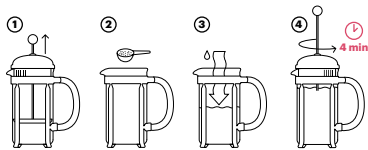

MADE IN EUROPE

Coffee

A collection that will allow you to enjoy a perfectly brewed coffee, at home or on the go!