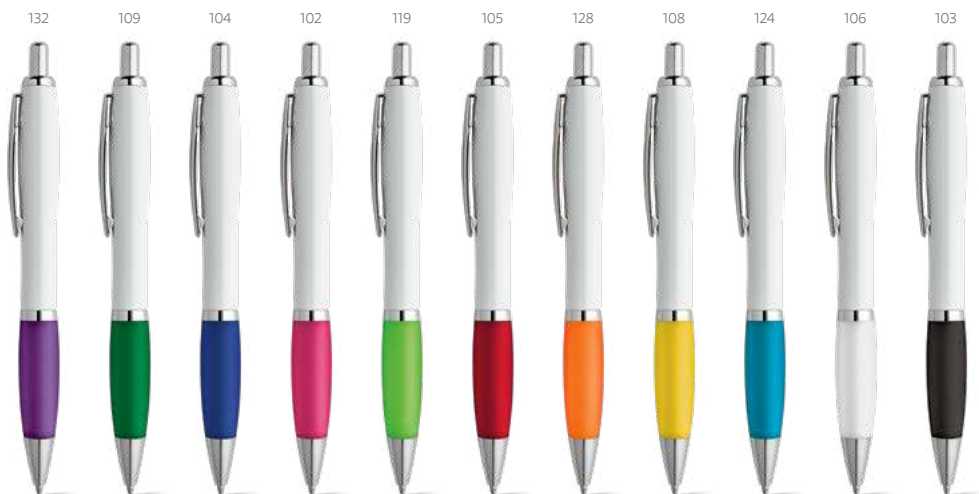

Move Bk — 81161
Ball pen with clip and metal trim. Coloured non-slip grip and white body. Black ink.
∅12 x 140 mm
PDP – 35 x 7 mm

Move — 81132
Push action ball pen with white barrel, coloured non-slip grip and chrome trim. Black ink.
∅12 x 140 mm
PDP – 35 x 7 mm