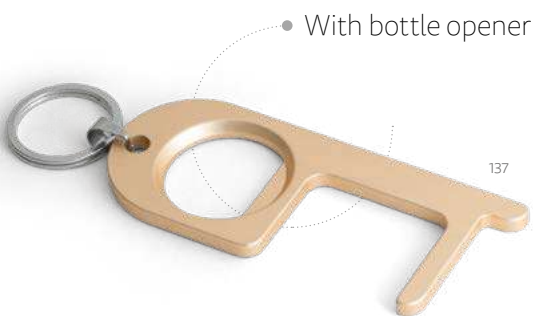

Handy — 95049

Aluminium keyring with bottle opener. Due to its design, it can be used to open doors and its tip allows the use of buttons, such as the ATM or the elevator.

± 37 x 88 x 4 mm

➤ LSR – 30 x 6 mm