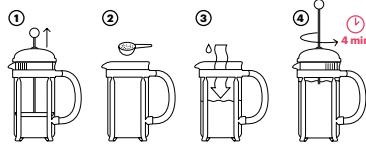

Chambord CORK 350 — 34816
Stainless steel coffee maker.
Capacity up to 350 mL. Supplied in a kraft sleeve.
111 x 168 x 80 mm
LSR – 25 x 6 mm