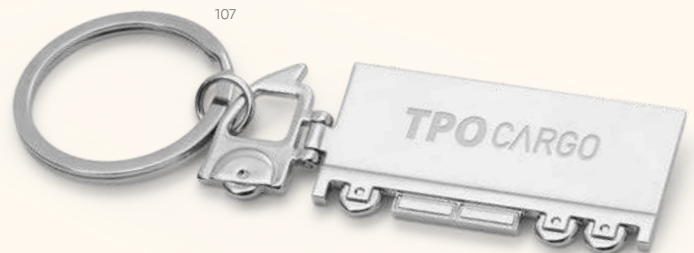

Key ring with extra functions

Farri — 98820

Keyring with carabiner and PVC customisable area.

± 25 x 115 mm

➤ PDP – 10 x 10 mm

Flat area for customisation

Matthew — 58823

Aluminium carabiner, with keyring and flat area for customisation. Not suitable for climbing.