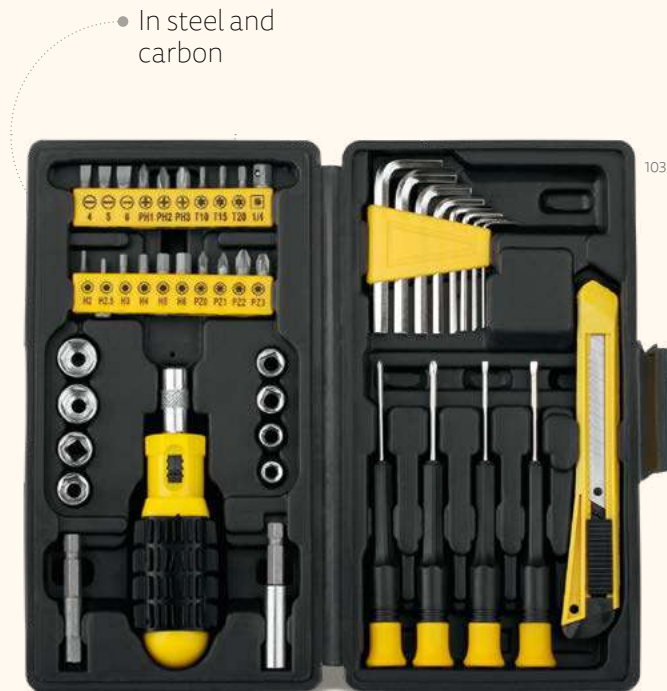

106

103

Verbier — 94192

Multi-function pocket knife in ABS and metal. Includes 5 functions: toothpick, scissors, nail file, knife and tweezers.

▮ 59 x 17 x 8 mm

↗ **PDP** – 40 x 9 mm

Be prepared to solve any unforeseen issues