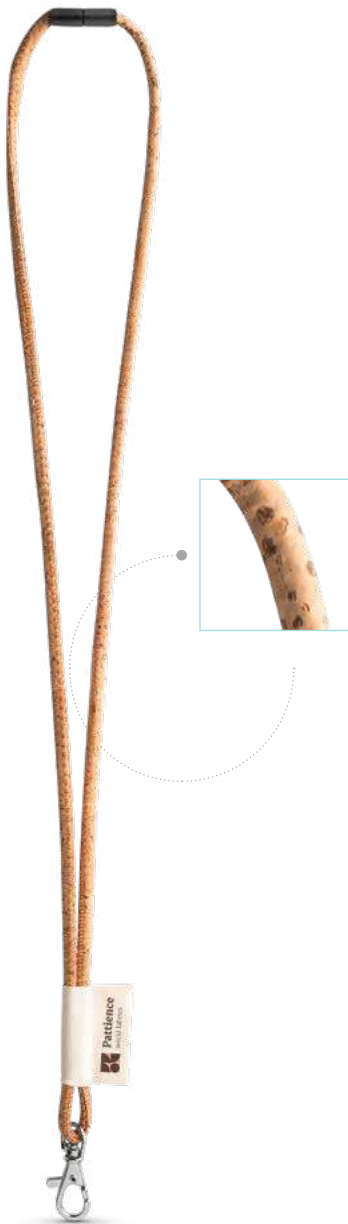

∅ 7 x 470 mm

CORK

NAUTIC

12 colors available in stock

The prices shown include sublimation on the label.

75096

Customisable Original Lanyards® cork lanyard. Includes the following accessories and extras: Cotton label (43 x 15 mm); carabiner (9 mm) and safety lock.