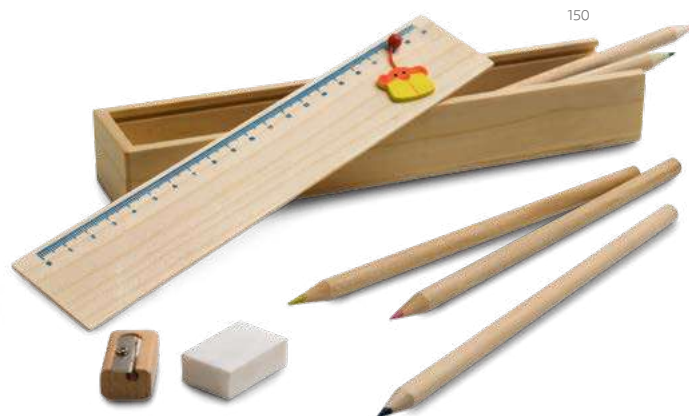

150

Doodle — 91756

Drawing set supplied in wooden box. Includes a 20 cm ruler, 6 colouring pencils, 1 graphite pencil, a sharpener and an eraser.

📏 220 x 43 x 32 mm

✂️ PDP – 50 x 15 mm