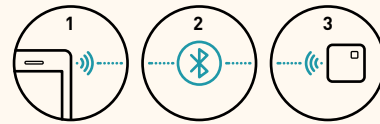

± 102 x 63 x 3 mm

SCR – 40 x 10 mm

Shelley — 93320

Silicone smartphone card holder with a sticker on the back.

± 57 x 87 x 3 mm

SCR – 35 x 30 mm

Lavoisier — 97342

ABS bluetooth locator with keyring and up to 20m range and geolocation. Includes 1 CR2032 battery and is compatible with Android and iOS. Supplied in gift box.