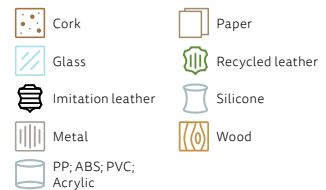

Recommended materials

SUB

SUBLIMATION

Printing a logo on a paper using a printer with sublimation inks. The ink is transferred to the product by pressure and heat.

Recommended materials

STI

STICKERS

Printing stickers on white, silver or gold paper with a great variety of sizes and shapes.

Recommended materials

EDB

EMBROIDERY

Technique that allows customisation on different types of fabric with great quality and perfection.

Recommended materials

SND

SANDBLASTING

Printing of the logo through sandblast against a surface at high speed.

Recommended materials