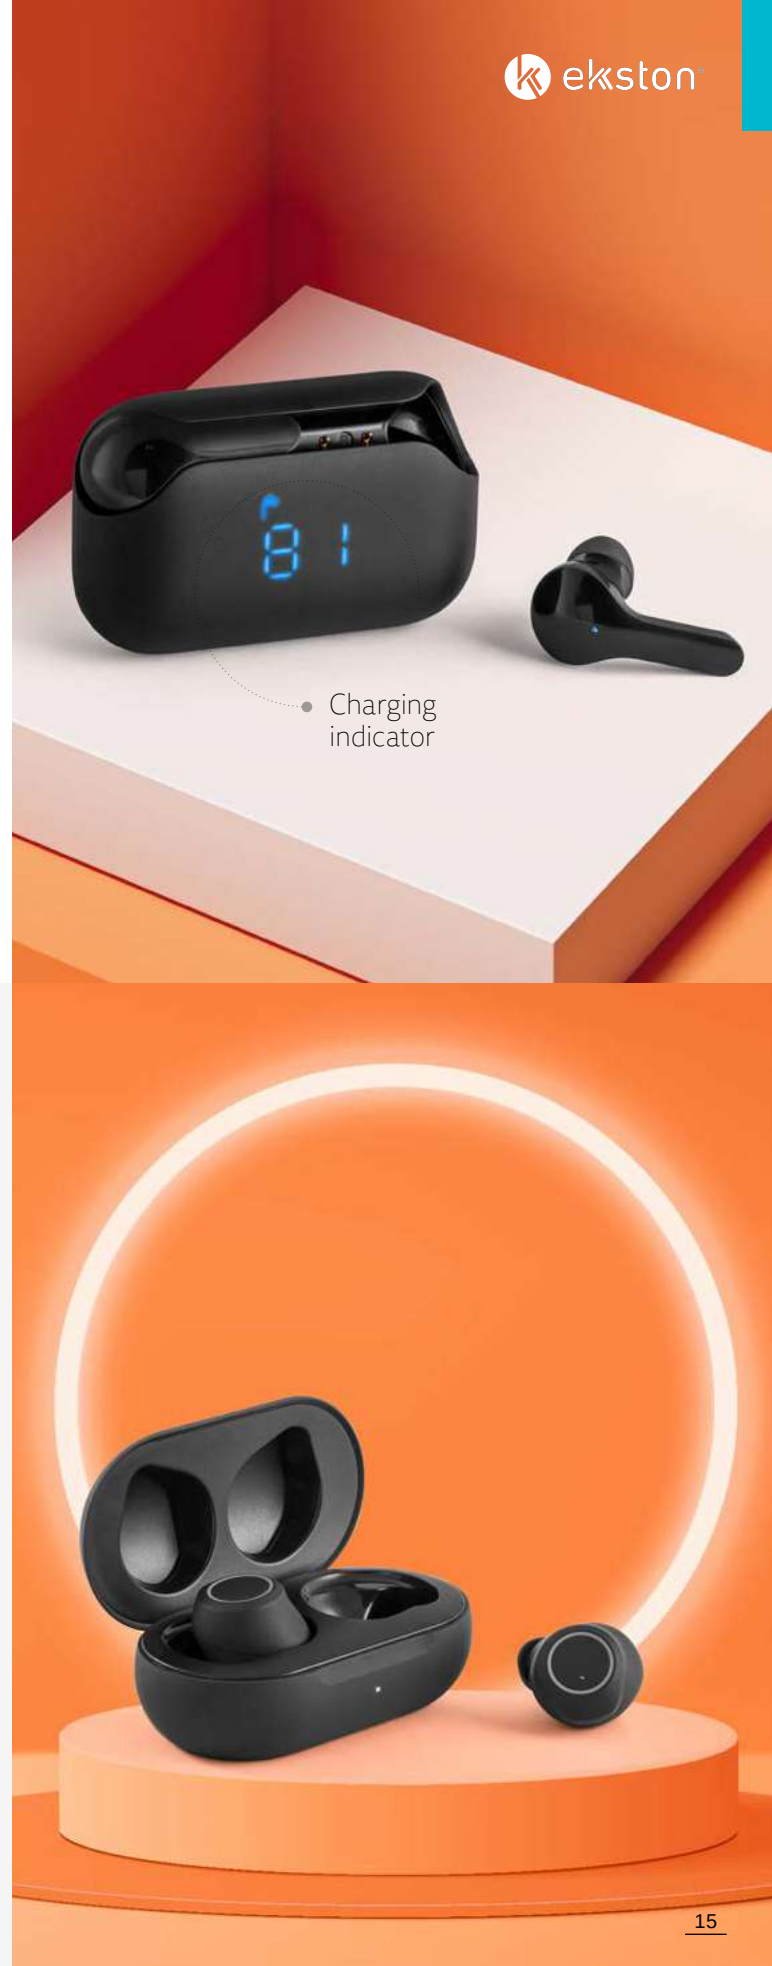

103

Vibe are true wireless ABS earphones with Bluetooth 5.0. Perfect to carry anywhere as the storage case also serves as a charger. Never run out of music in your daily life or worry about the rain, as they are water resistant. Supplied in a black gift box.

± 69 x 42 x 25 mm
PDP – 30 x 5 mm

CHARACTERISTICS:

- Microphone
- Touch control
- LED indicator
- Connection to mobile device playlist
- Charging box

Bass 97955

103

Bass are true wireless earphones with 5.0 bluetooth. The storage case is also a charger, which makes Bass practical and easy to take everywhere. Supplied in a black gift box.

± 68 x 39 x 28 mm
↻

CHARACTERISTICS:

- Connection to mobile device playlist
- Charging box

SMART WATCHES

Impera II 97428

103

Impera II is a smartwatch with a silicone strap and touchscreen display. Compatible with the main operating systems, this watch will help you manage your daily life. Supplied in a gift box.

∅48 x 250 x 21 mm

LSR – 15 x 4 mm

CHARACTERISTICS:

- Sports menu
- Mobile device notifications
- Heartbeat rate sensor
- Sleep monitoring
- Connection to mobile device playlist

Impera 97427

101

Impera is a smartwatch with a PU strap and touchscreen display. Compatible with the main operating systems, this watch will help you manage your daily life. Supplied in a gift box.