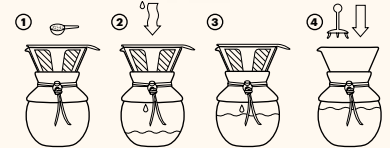

 **Chambord CORK 350** — 34816
 Stainless steel coffee maker.
 Capacity up to 350 mL. Supplied in a kraft sleeve.
 111 x 168 x 80 mm
 LSR – 25 x 6 mm

 **Pavina 100** — 34814
 2 glass cups with cork band.
 Capacity up to 100 mL.
 Supplied in a kraft sleeve.
 63 x 62 x 63 mm
 LSR – 7 x 25 mm