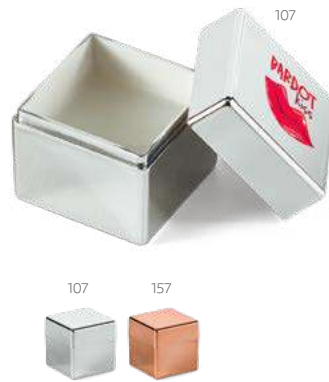

Bardot — 94881

Lip balm with ABS cube-shaped packaging with metallic finish.

Legal information available at: PT; EN; ES; FR; IT; DE; PL; CZ; SK; HR; NL; DK; NO; SV; BG.

∅32 x 32 x 32 mm

➤ PDP – 20 x 20 mm