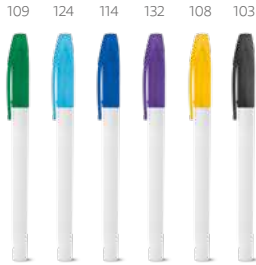

Jade — 51110

PP ball pen with white body and coloured cap with clip. Blue ink.

∅10 x 142 mm

SRС – 50 x 24 mm